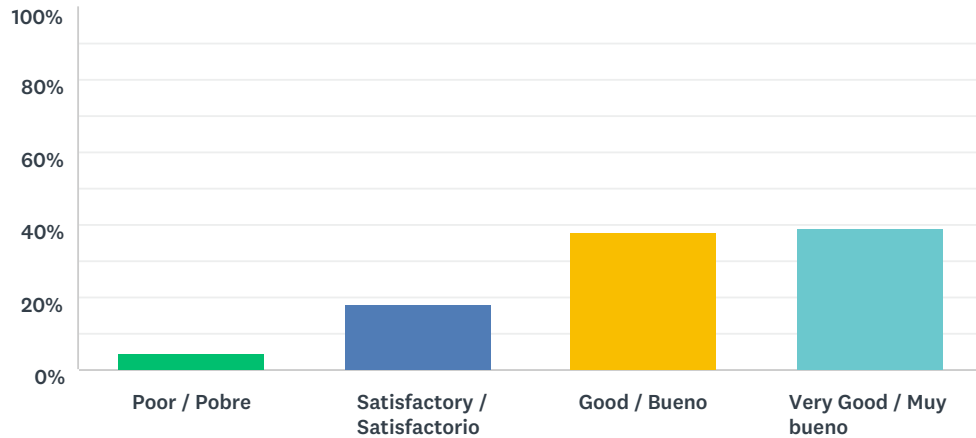

Q6 How well do you think the gardeners are controlling the weeds in the flower beds? ¿Cómo de bien cree usted que los jardineros están controlando las malas hierbas en los parterres y alcorques de plantas y flores?

Answered: 406 Skipped: 12

ANSWER CHOICES	RESPONSES	
Poor / Pobre	4.68%	19
Satisfactory / Satisfactorio	17.98%	73
Good / Bueno	38.18%	155
Very Good / Muy bueno	39.16%	159
TOTAL		406