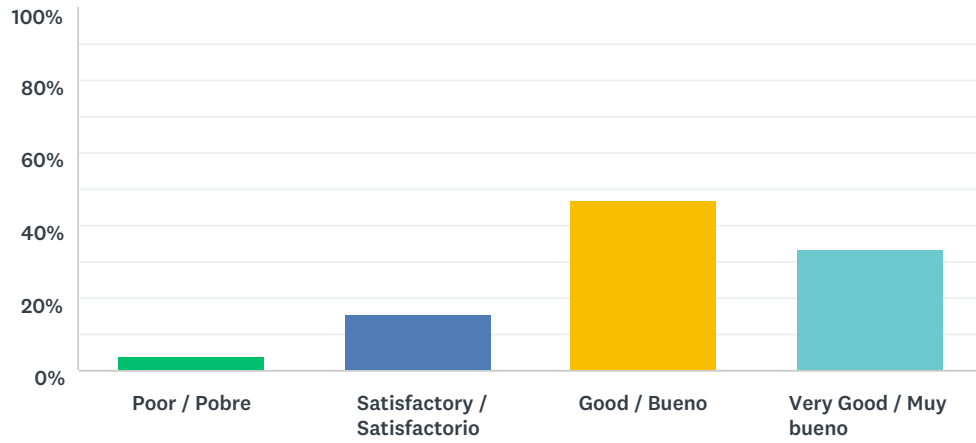

Q8 How would you rate the flower beds? ¿Cómo calificaría los alcorques y parterres?

Answered: 404 Skipped: 14

ANSWER CHOICES	RESPONSES	
Poor / Pobre	3.96%	16
Satisfactory / Satisfactorio	15.59%	63
Good / Bueno	47.03%	190
Very Good / Muy bueno	33.42%	135
TOTAL		404