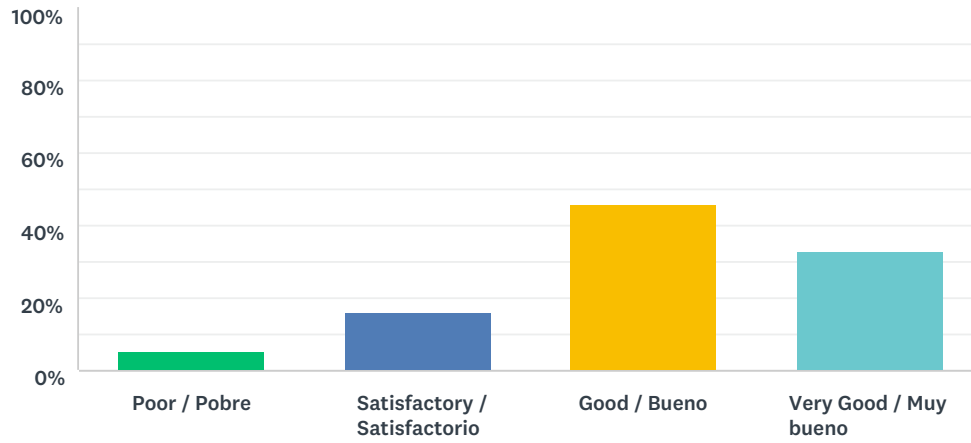

Q3 Has the quality of the gardens improved since your last visit? ¿Ha mejorado la calidad de los jardines desde su última visita?

Answered: 406 Skipped: 12

ANSWER CHOICES	RESPONSES	
Yes / Si	47.78%	194
No / No	12.32%	50
The same / Siguen igual	39.90%	162
TOTAL		406

Q4 How would you rate the trees? ¿Cómo calificaría a los árboles?

Answered: 406 Skipped: 12

ANSWER CHOICES	RESPONSES	
Poor / Pobre	4.43%	18
Satisfactory / Satisfactorio	13.05%	53
Good / Bueno	50.25%	204
Very Good / Muy bueno	32.27%	131
TOTAL		406

Q5 How would you rate the hedges and shrubs? ¿Cómo calificaría a los setos y arbustos?

Answered: 406 Skipped: 12

ANSWER CHOICES	RESPONSES	
Poor / Pobre	5.42%	22
Satisfactory / Satisfactorio	15.76%	64
Good / Bueno	46.06%	187
Very Good / Muy bueno	32.76%	133
TOTAL		406